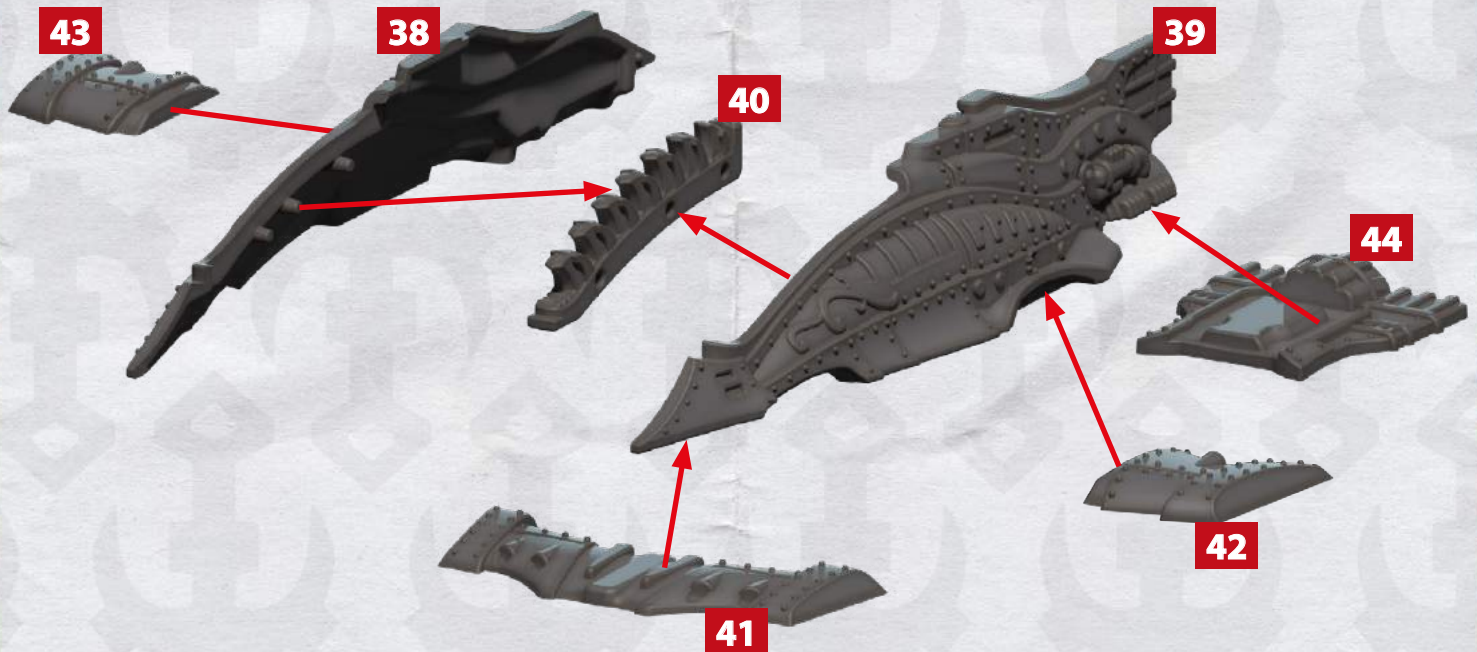

MORGANA CLASS ASSAULT SUBMARINE

**WARCRADLE
STUDIOS**

**RINSE SPRUES IN WARM SOAPY WATER TO REMOVE ANY
MOULD RELEASE BEFORE ASSEMBLY.**

WARCRADLE STUDIOS IS A TRADING NAME OF WAYLAND GAMES LIMITED. DYSTOPIAN WARS IS A TRADEMARK OF WAYLAND GAMES LIMITED. ILLUSTRATIONS AND DESIGNS ARE COPYRIGHT © 2022 WAYLAND GAMES LIMITED.