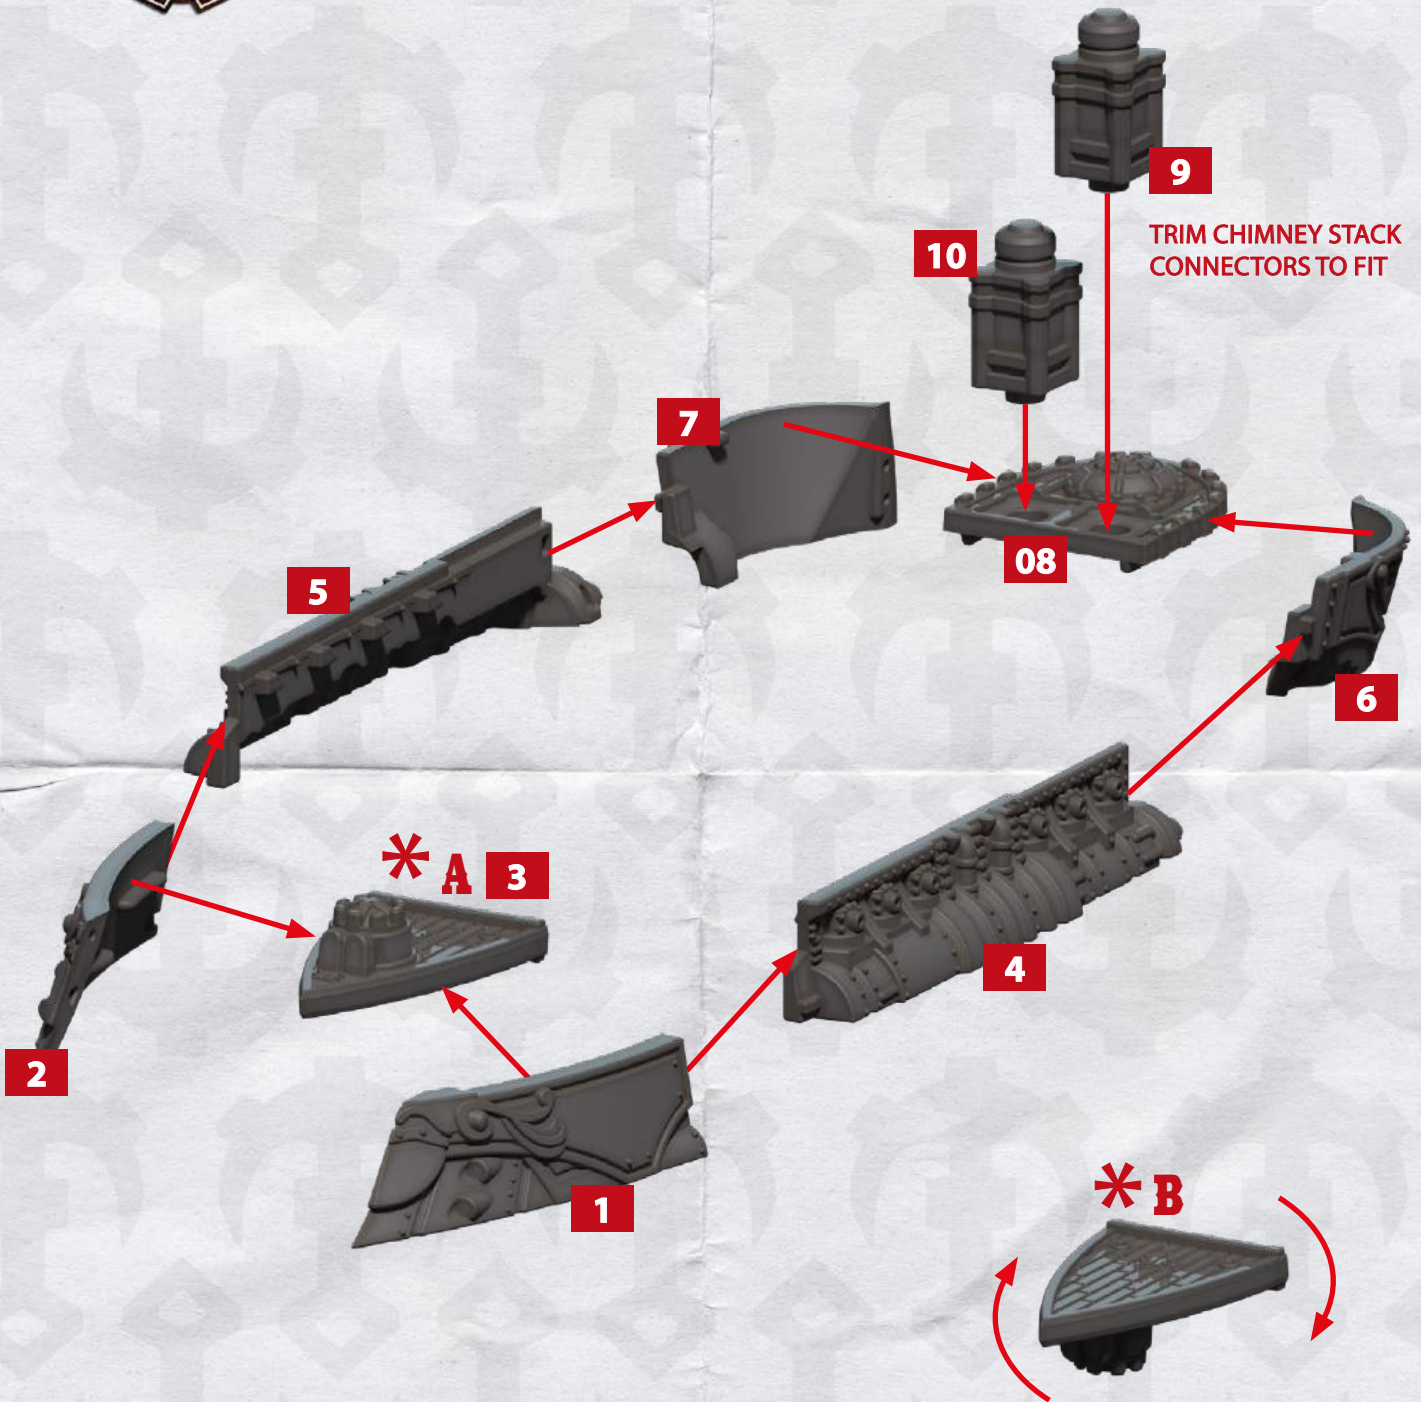

CROWN SUPPORT SQUADRONS - ASSEMBLY INSTRUCTIONS

AGINCOURT CRUISER - A
ATHELSTAN/HOTSPUR CRUISER - B

AGINCOURT, ATHELSTAN OR HOTSPUR CRUISER

CROWN SUPPORT SQUADRONS - ASSEMBLY INSTRUCTIONS

AGINCOURT CLASS BOMBARDMENT CRUISER

CROWN SUPPORT SQUADRONS - ASSEMBLY INSTRUCTIONS

EXCALIBUR CLASS HEAVY DESTROYER

MORGANA CLASS ASSAULT SUBMARINE

**WARCRADLE
STUDIOS**

**RINSE SPRUES IN WARM SOAPY WATER TO REMOVE ANY
MOULD RELEASE BEFORE ASSEMBLY.**