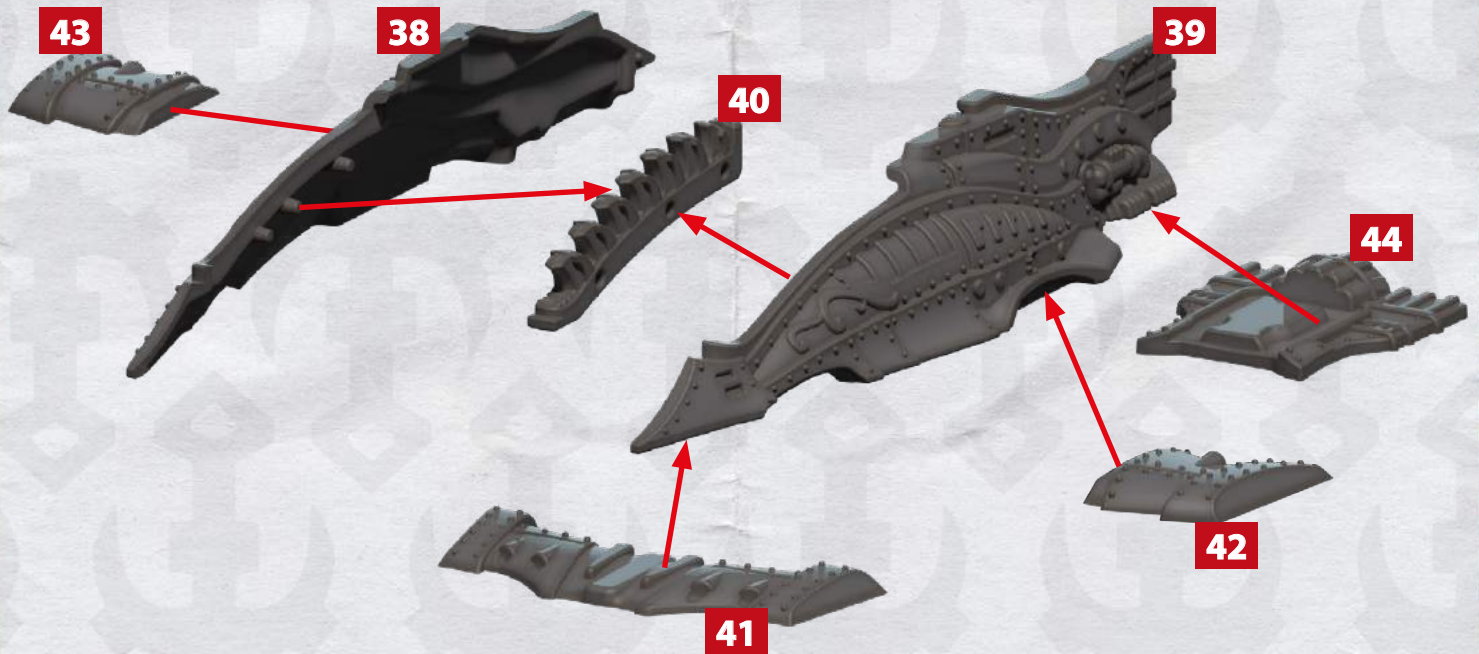

MORGANA CLASS ASSAULT SUBMARINE

RINSE SPRUES IN WARM SOAPY WATER TO REMOVE ANY MOULD RELEASE BEFORE ASSEMBLY.