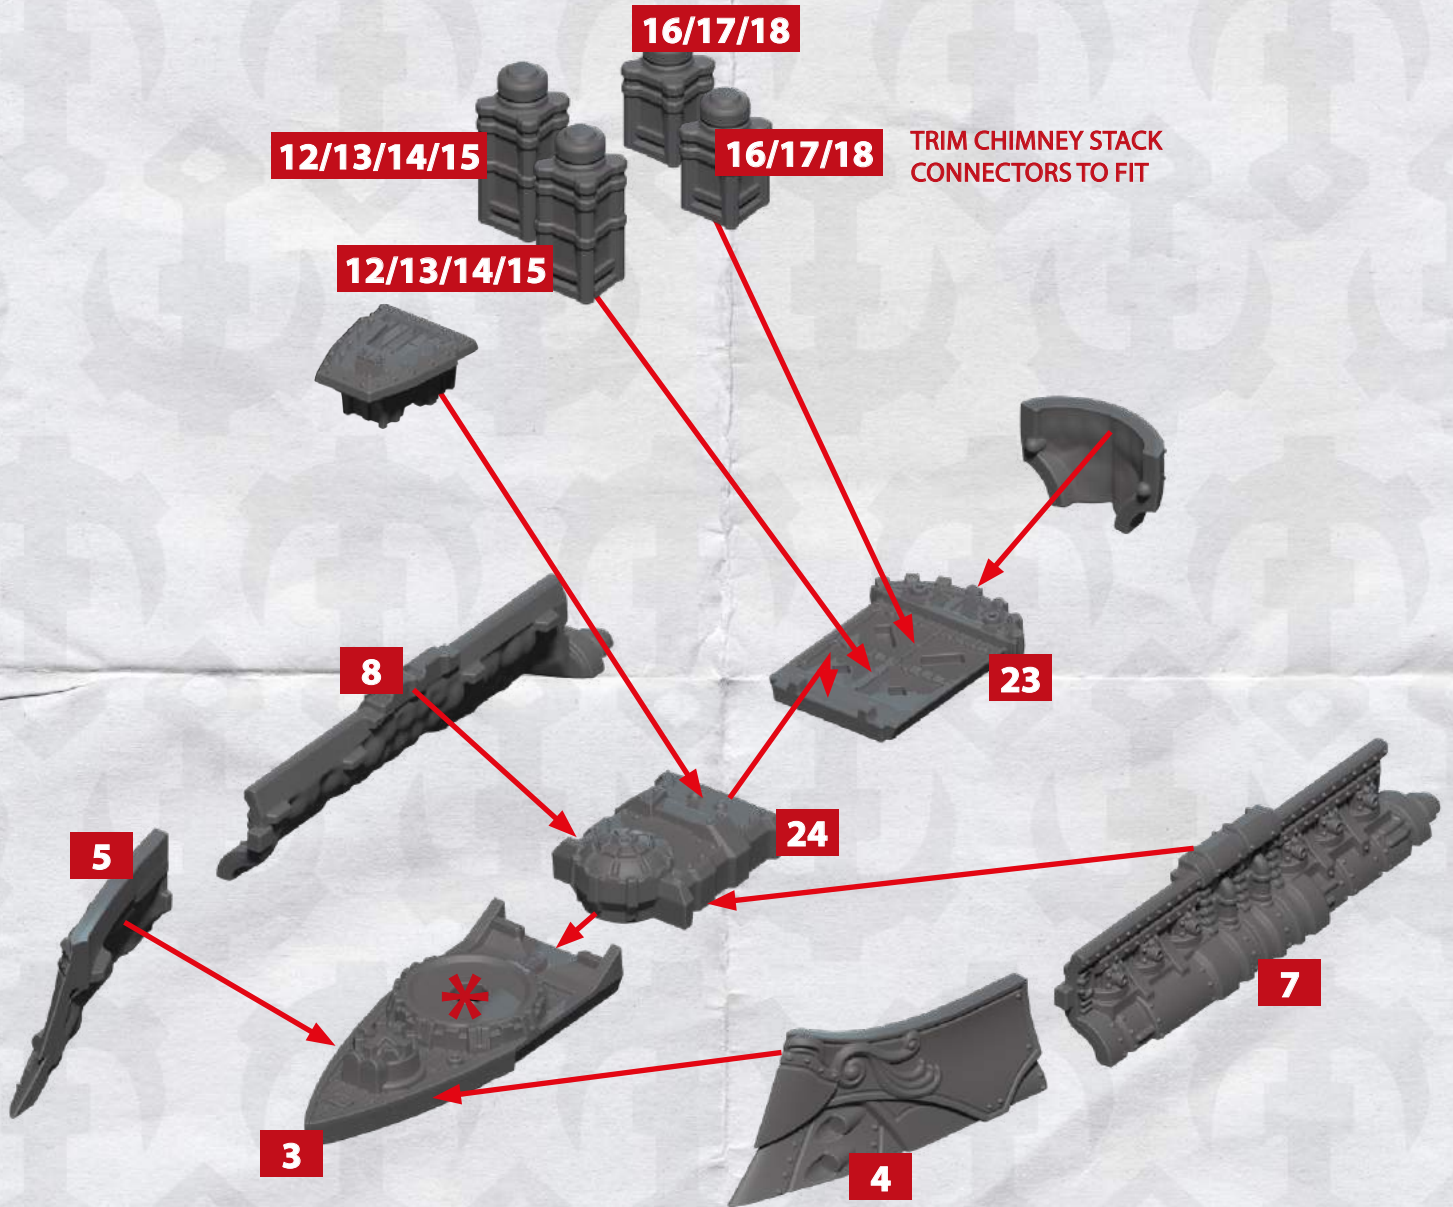

VICTORY BATTLEFLEET - ASSEMBLY INSTRUCTIONS

THESE PARTS CAN BE FOUND ON THE CROWN FRONTLINE SQUADRONS SPRUES

HEAVY GUN	HEAVY TORPEDO TURRET	HEAVY ROCKET BATTERY

* ALL TURRETS ARE INTERCHANGEABLE

PICTON CLASS LIGHT CRUISER