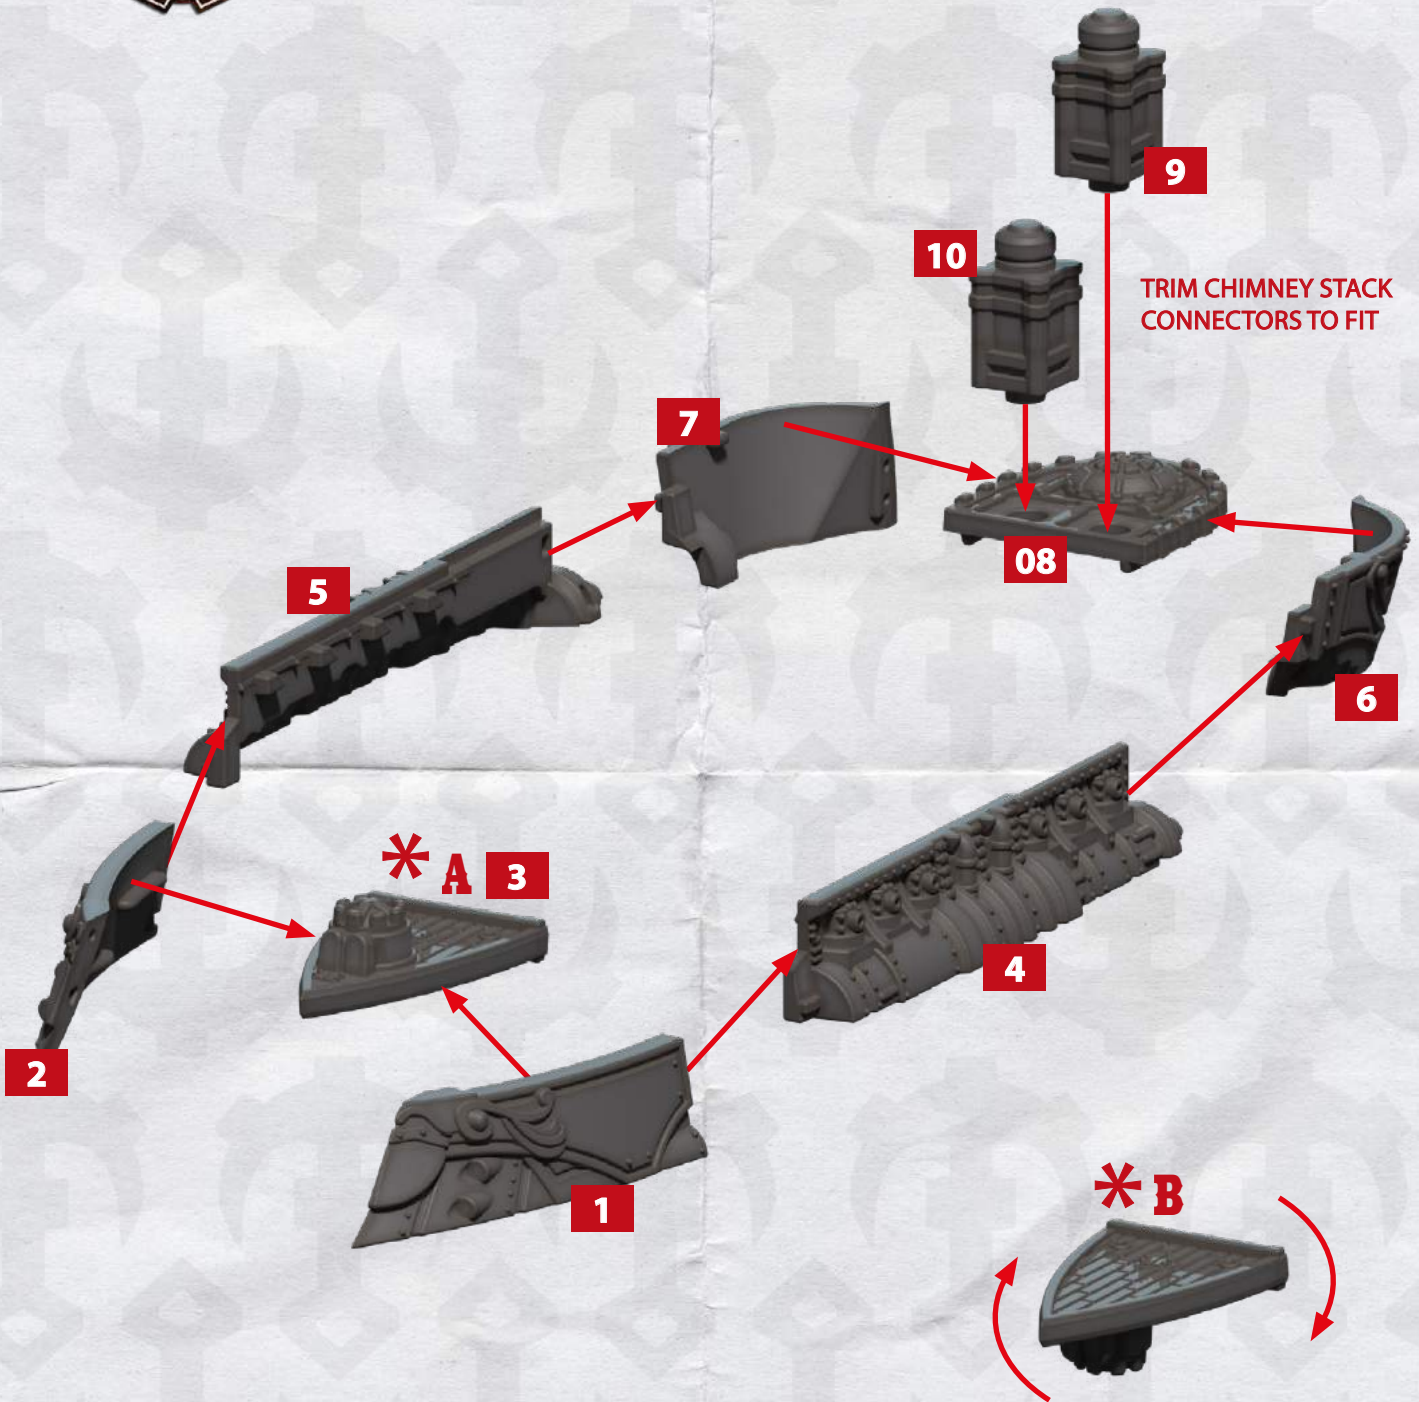

VICTORY CLASS HEAVY CARRIER

* ALL TURRETS ARE INTERCHANGEABLE

VICTORY BATTLEFLEET - ASSEMBLY INSTRUCTIONS

THESE PARTS CAN BE FOUND ON THE CROWN SUPPORT SQUADRONS SPRUES

TRIM CHIMNEY STACK CONNECTORS TO FIT

AGINCOURT CRUISER - A
ATHELSTAN/HOTSPUR CRUISER - B

AGINCOURT, ATHELSTAN OR HOTSPUR CRUISER

VICTORY BATTLEFLEET - ASSEMBLY INSTRUCTIONS

THESE PARTS CAN BE FOUND ON THE CROWN SUPPORT SQUADRONS SPRUES

AGINCOURT CLASS BOMBARDMENT CRUISER