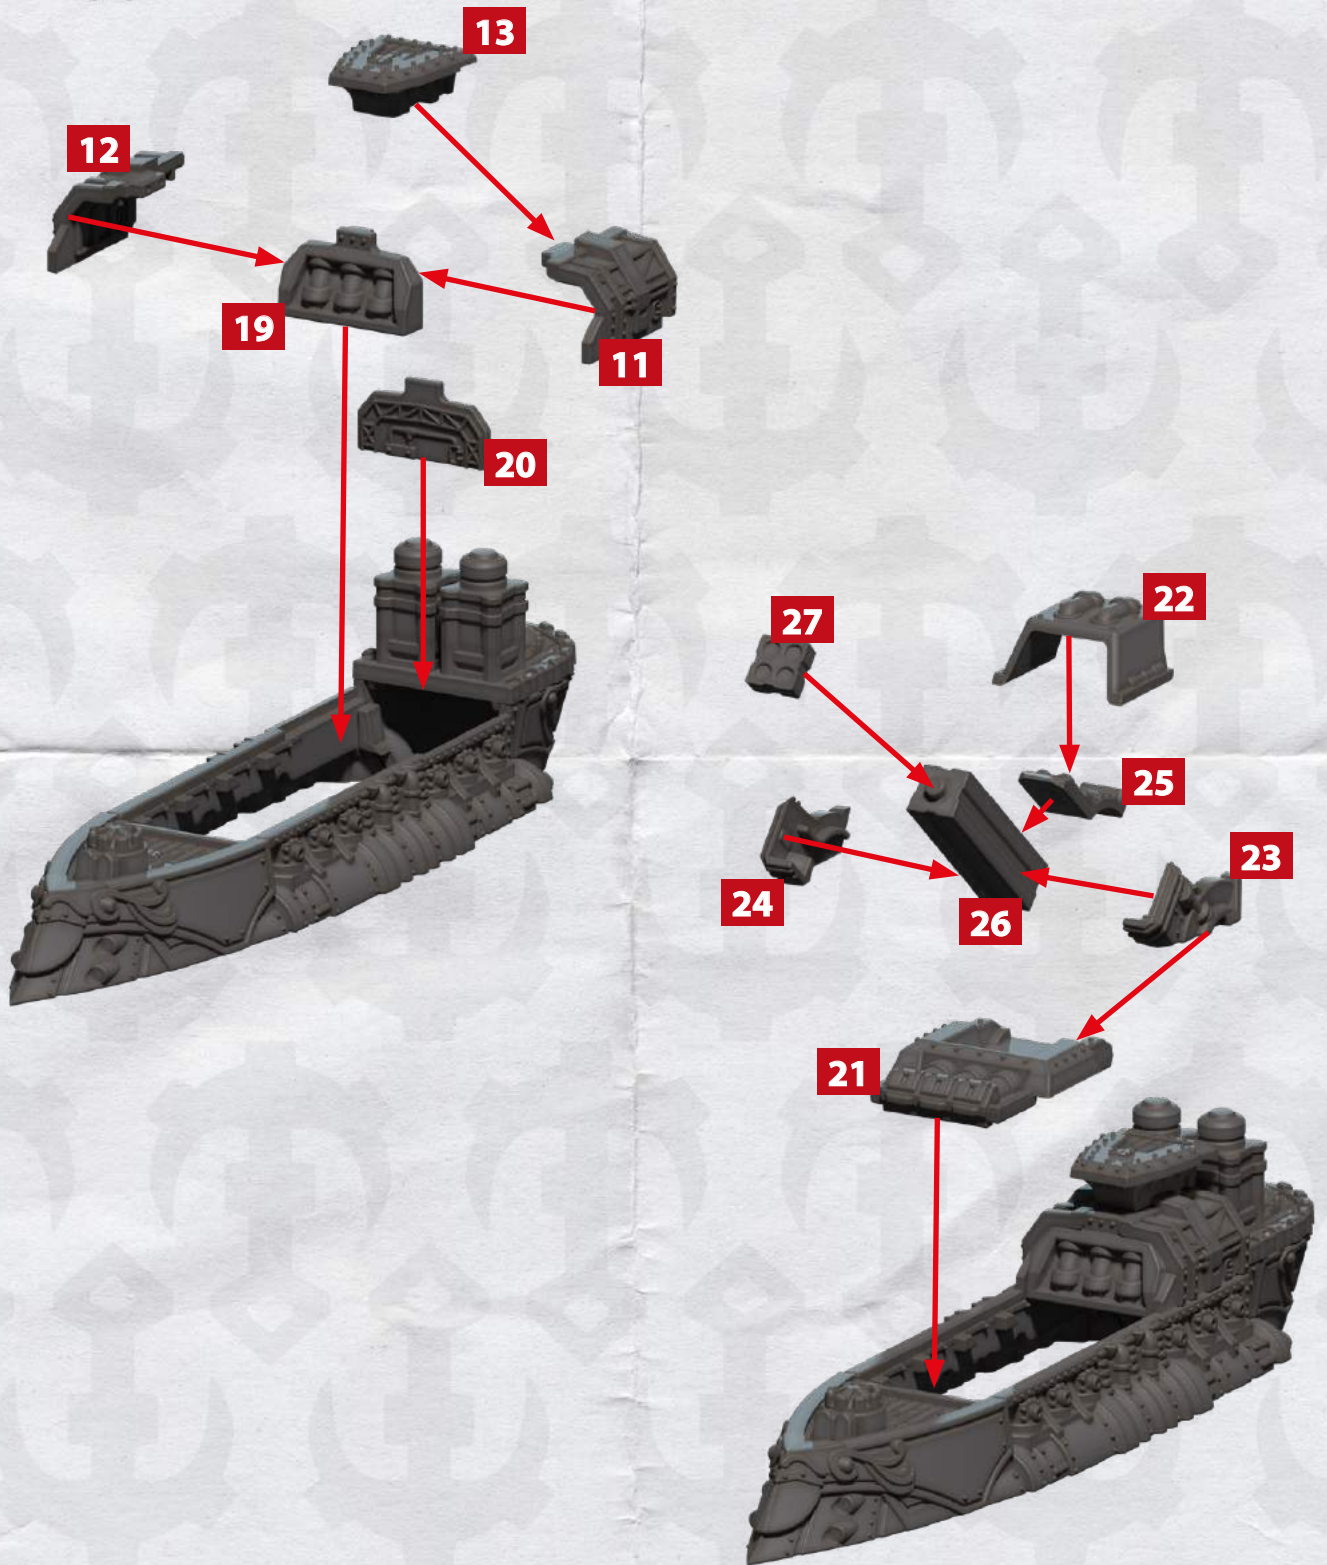

VICTORY CLASS HEAVY CARRIER

* ALL TURRETS ARE INTERCHANGEABLE

VICTORY BATTLEFLEET - ASSEMBLY INSTRUCTIONS

THESE PARTS CAN BE FOUND ON THE CROWN SUPPORT SQUADRONS SPRUES

TRIM CHIMNEY STACK CONNECTORS TO FIT

AGINCOURT CRUISER - A
ATHELSTAN/HOTSPUR CRUISER - B

AGINCOURT, ATHELSTAN OR HOTSPUR CRUISER

VICTORY BATTLEFLEET - ASSEMBLY INSTRUCTIONS

THESE PARTS CAN BE FOUND ON THE CROWN SUPPORT SQUADRONS SPRUES

AGINCOURT CLASS BOMBARDMENT CRUISER

RINSE SPRUES IN WARM SOAPY WATER TO REMOVE ANY
MOULD RELEASE BEFORE ASSEMBLY.

VICTORY BATTLEFLEET - ASSEMBLY INSTRUCTIONS

THESE PARTS CAN BE FOUND ON THE CROWN SUPPORT SQUADRONS SPRUES

ATHELSTAN CLASS FLAK CRUISER

VICTORY BATTLEFLEET - ASSEMBLY INSTRUCTIONS

THESE PARTS CAN BE FOUND ON THE CROWN FRONTLINE SQUADRONS SPRUES

HEAVY GUN	HEAVY TORPEDO TURRET	HEAVY ROCKET BATTERY
		

LANCELOT CLASS HEAVY CRUISER

* ALL TURRETS ARE INTERCHANGEABLE