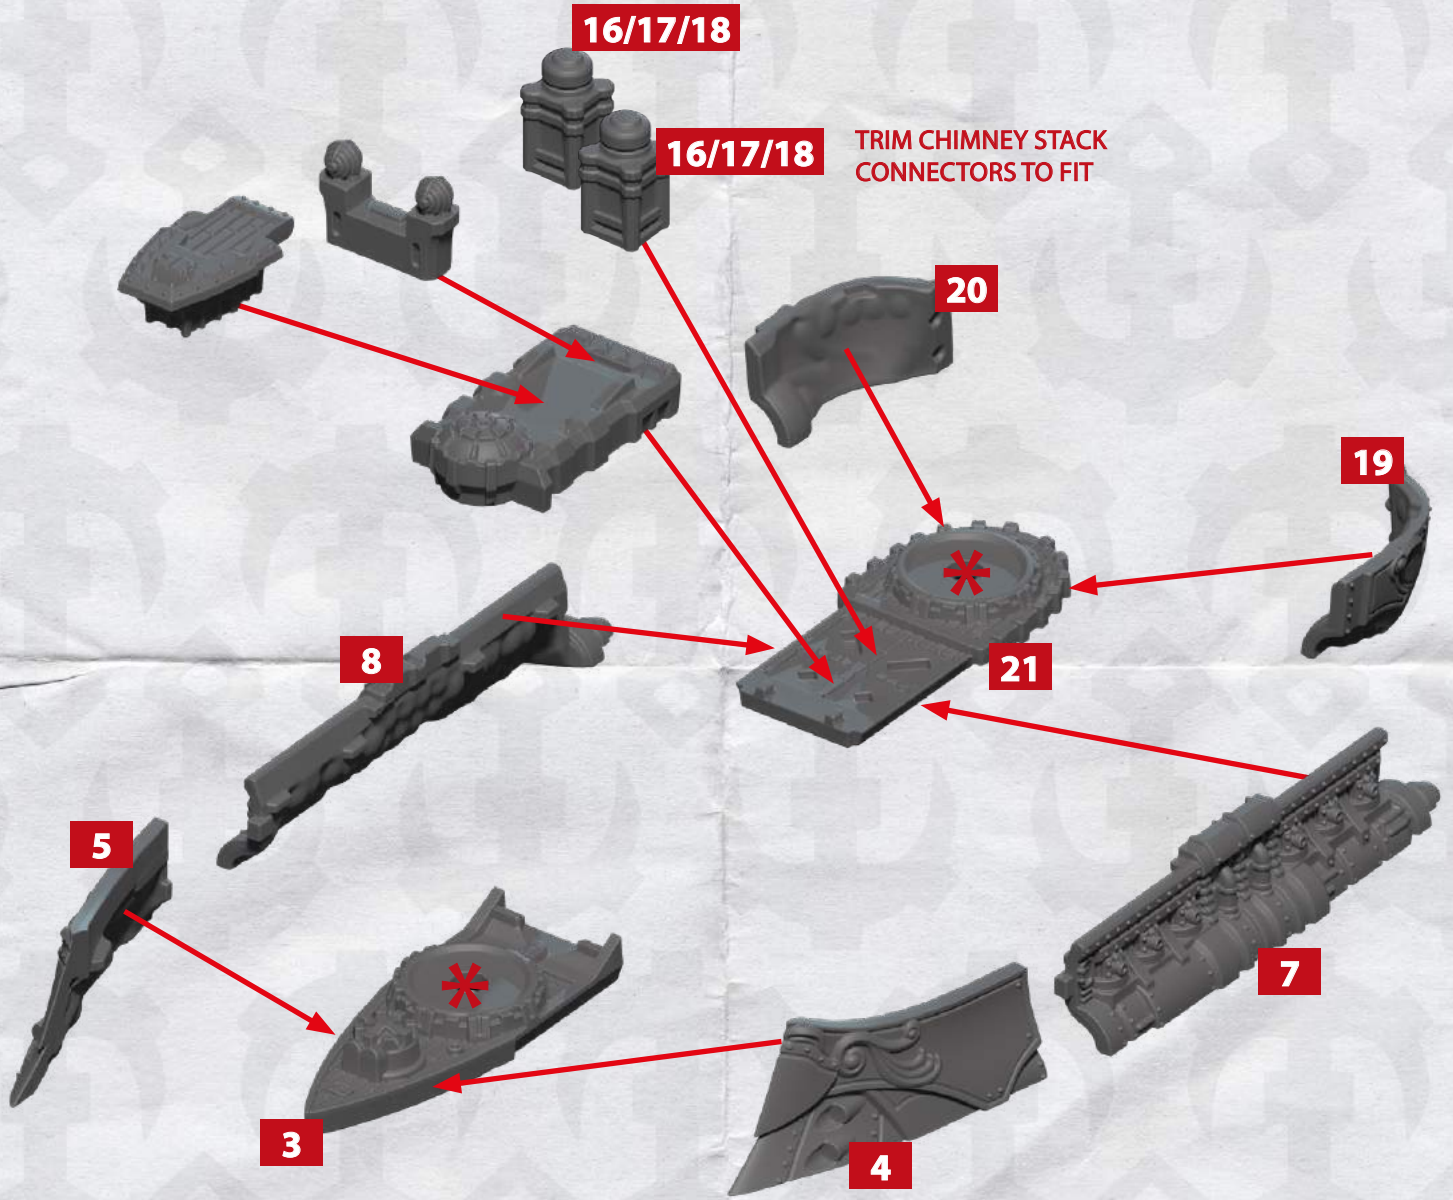

VICTORY BATTLEFLEET - ASSEMBLY INSTRUCTIONS

THESE PARTS CAN BE FOUND ON THE CROWN FRONTLINE SQUADRONS SPRUES

HEAVY GUN	HEAVY TORPEDO TURRET	HEAVY ROCKET BATTERY
		

LANCELOT CLASS HEAVY CRUISER

* ALL TURRETS ARE INTERCHANGEABLE

VICTORY BATTLEFLEET - ASSEMBLY INSTRUCTIONS

THESE PARTS CAN BE FOUND ON THE CROWN FRONTLINE SQUADRONS SPRUES

16/17/18 TRIM CHIMNEY STACK CONNECTORS TO FIT

* ALL TURRETS ARE INTERCHANGEABLE

SABRE CLASS COMMAND CRUISER