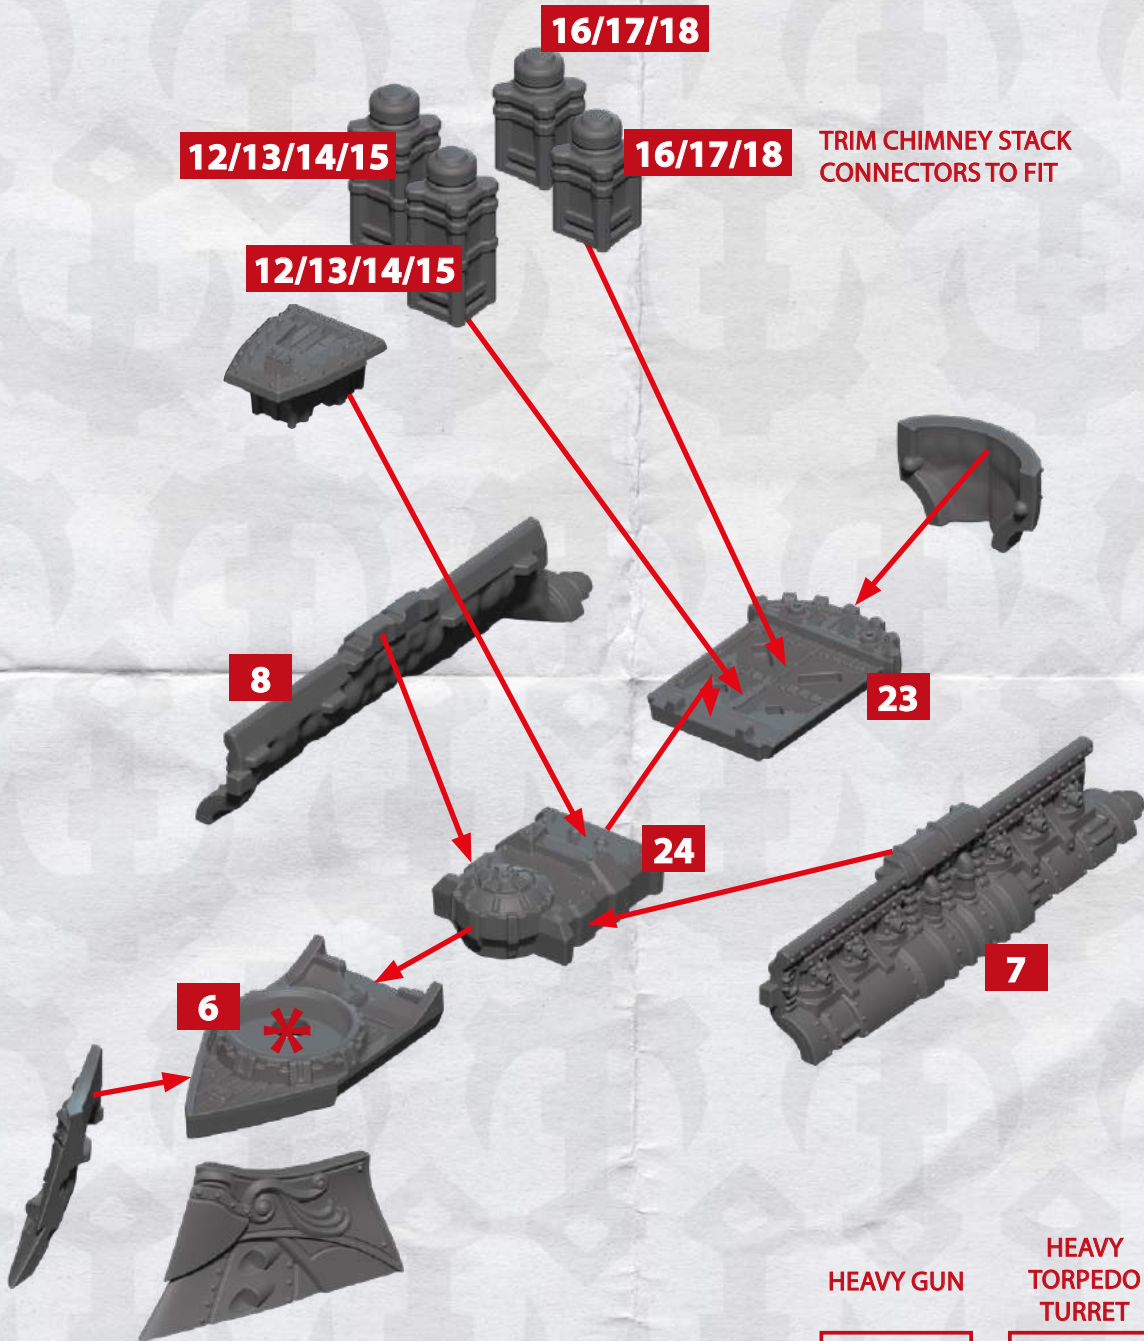

TRIM CHIMNEY STACK
CONNECTORS TO FIT

* ALL TURRETS ARE INTERCHANGEABLE

BEDIVERE CLASS MONITOR

RINSE SPRUES IN WARM SOAPY WATER TO REMOVE ANY
MOULD RELEASE BEFORE ASSEMBLY.

WARCRADLE
STUDIOS

WARCRADLE STUDIOS IS A TRADING NAME OF WAYLAND GAMES LIMITED. DYSTOPIAN WARS IS A TRADEMARK OF WAYLAND GAMES LIMITED.
ILLUSTRATIONS AND DESIGNS ARE COPYRIGHT © 2022 WAYLAND GAMES LIMITED.