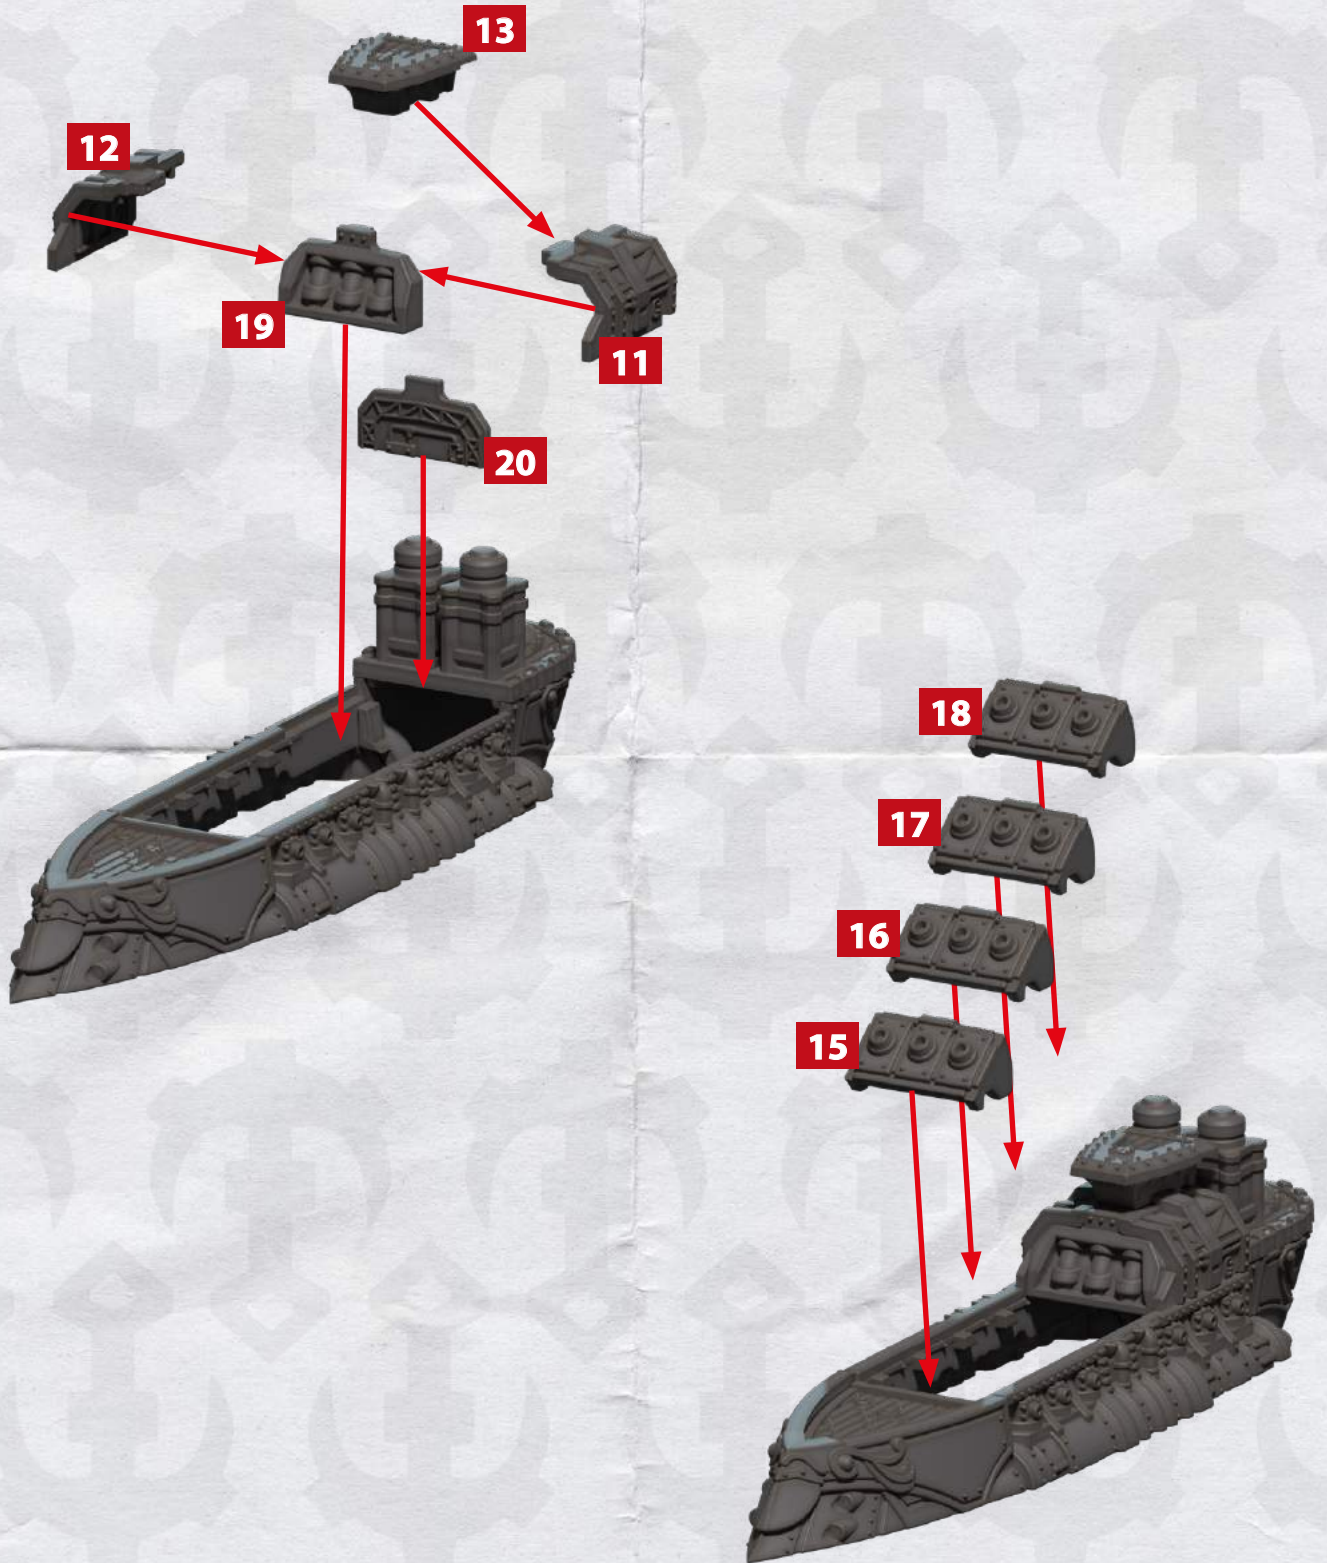

RINSE SPRUES IN WARM SOAPY WATER TO REMOVE ANY
MOULD RELEASE BEFORE ASSEMBLY.