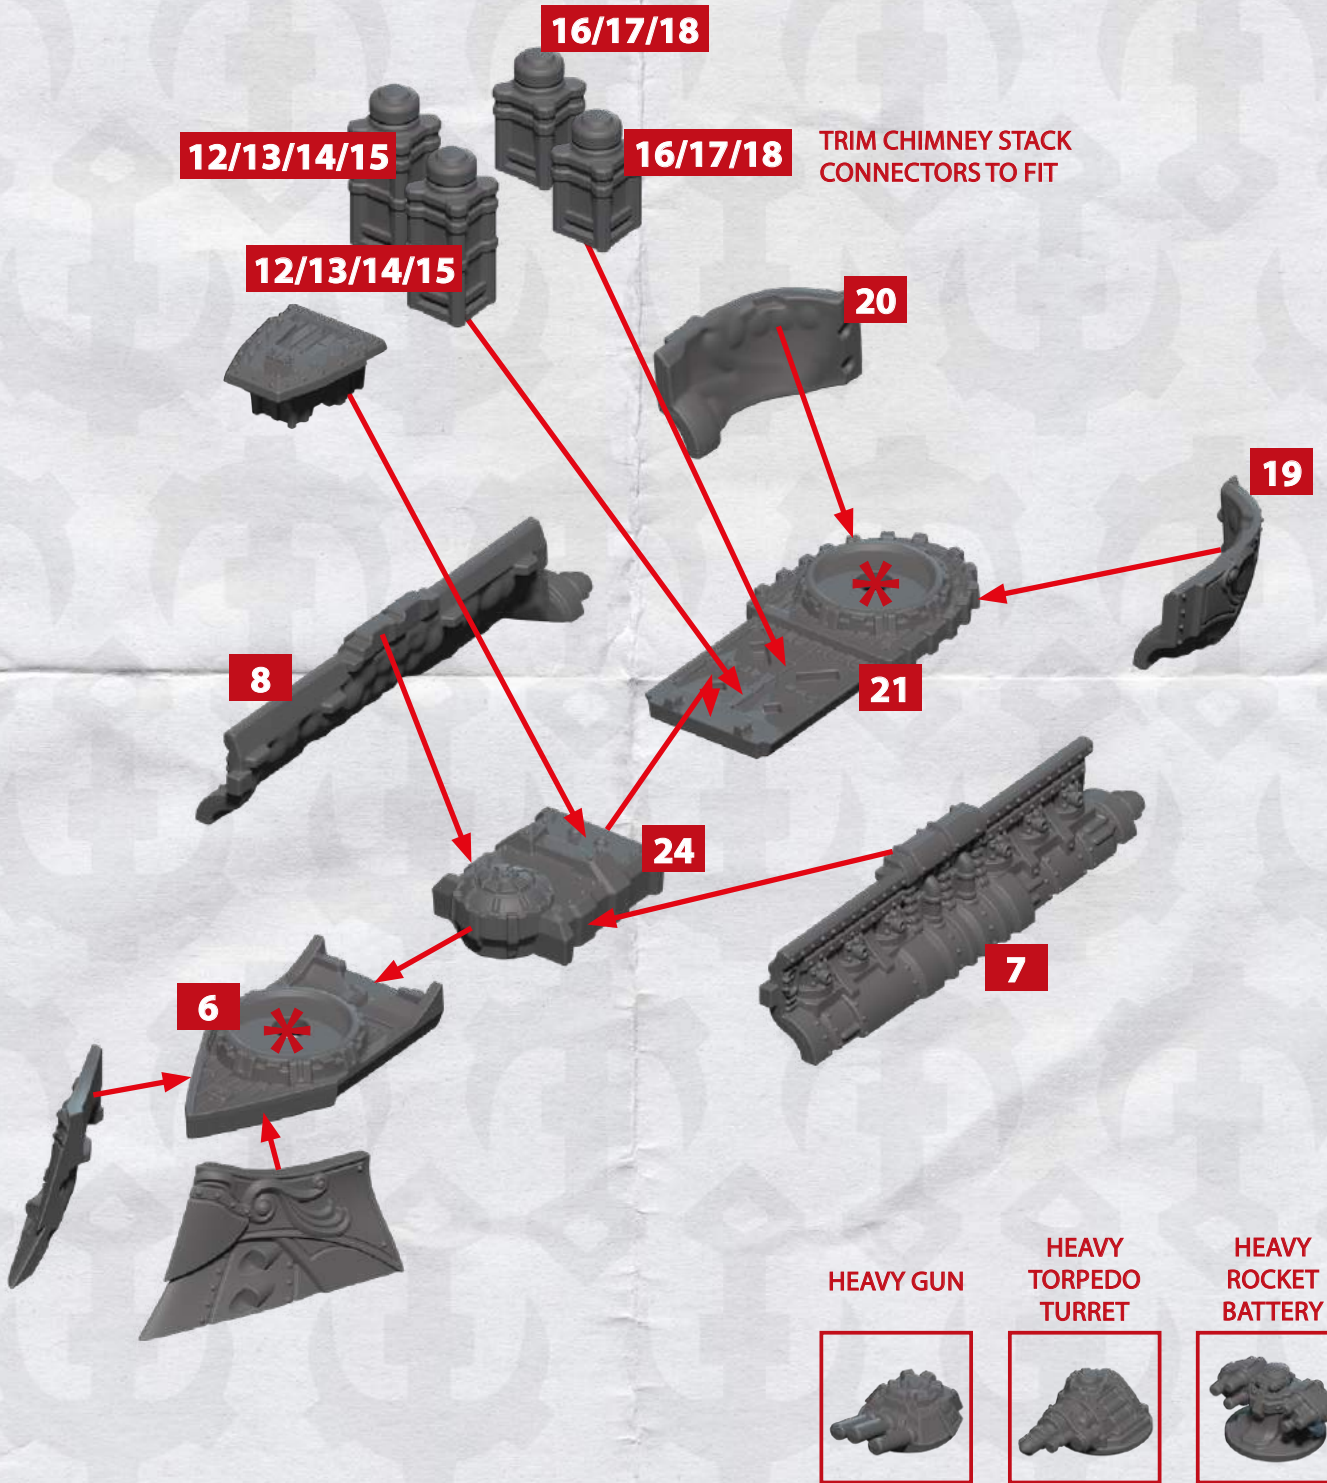

VICTORY BATTLEFLEET - ASSEMBLY INSTRUCTIONS

THESE PARTS CAN BE FOUND ON THE CROWN FRONTLINE SQUADRONS SPRUES

HEAVY GUN	HEAVY TORPEDO TURRET	HEAVY ROCKET BATTERY
		

LANCELOT CLASS HEAVY CRUISER

* ALL TURRETS ARE INTERCHANGEABLE

VICTORY BATTLEFLEET - ASSEMBLY INSTRUCTIONS

THESE PARTS CAN BE FOUND ON THE CROWN FRONTLINE SQUADRONS SPRUES

16/17/18 TRIM CHIMNEY STACK CONNECTORS TO FIT

* ALL TURRETS ARE INTERCHANGEABLE

SABRE CLASS COMMAND CRUISER

VICTORY BATTLEFLEET - ASSEMBLY INSTRUCTIONS

THESE PARTS CAN BE FOUND ON THE CROWN FRONTLINE SQUADRONS SPRUES

ALBION CLASS CRUISER

* ALL TURRETS ARE INTERCHANGEABLE

RINSE SPRUES IN WARM SOAPY WATER TO REMOVE ANY
MOULD RELEASE BEFORE ASSEMBLY.