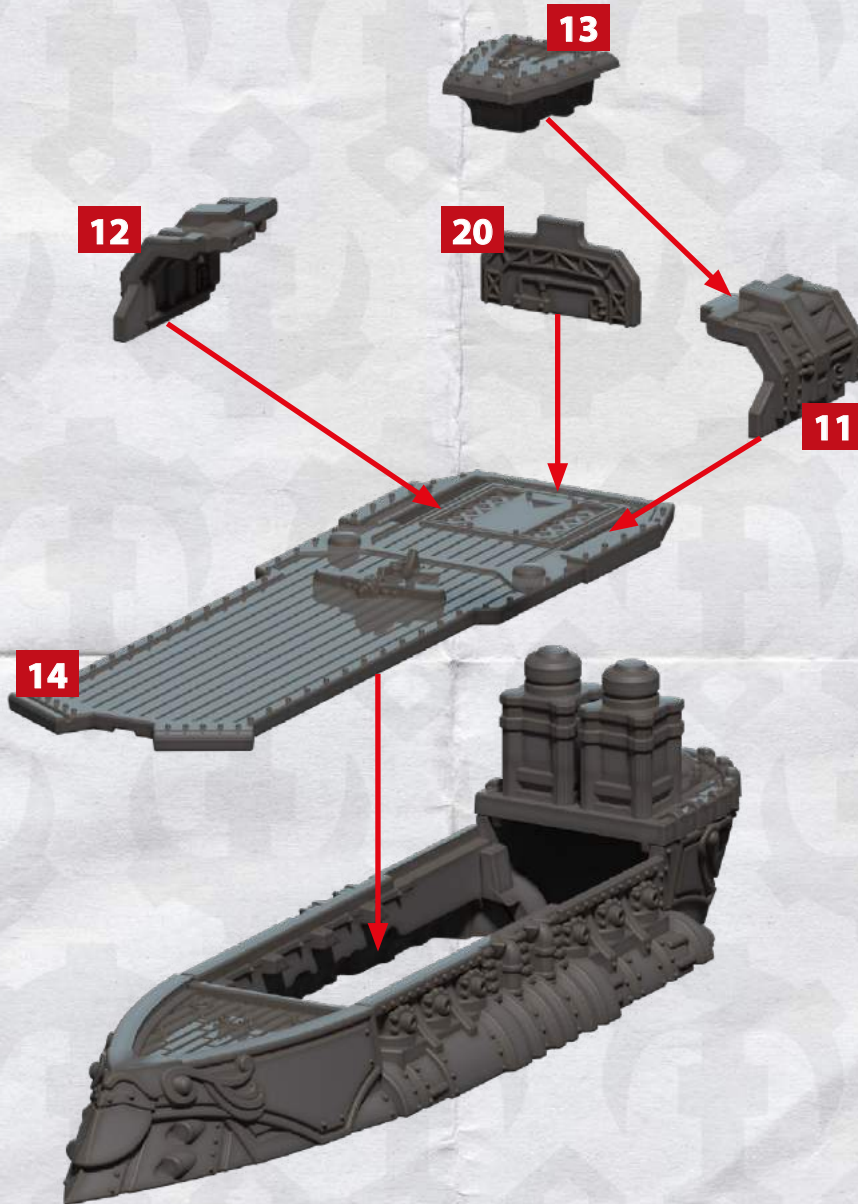

HOTSPUR CLASS SUPPORT CARRIER

WARCRADLE
STUDIOS

RINSE SPRUES IN WARM SOAPY WATER TO REMOVE ANY
MOULD RELEASE BEFORE ASSEMBLY.

WARCRADLE STUDIOS IS A TRADING NAME OF WAYLAND GAMES LIMITED. DYSTOPIAN WARS IS A TRADEMARK OF WAYLAND GAMES LIMITED.
ILLUSTRATIONS AND DESIGNS ARE COPYRIGHT © 2022 WAYLAND GAMES LIMITED.