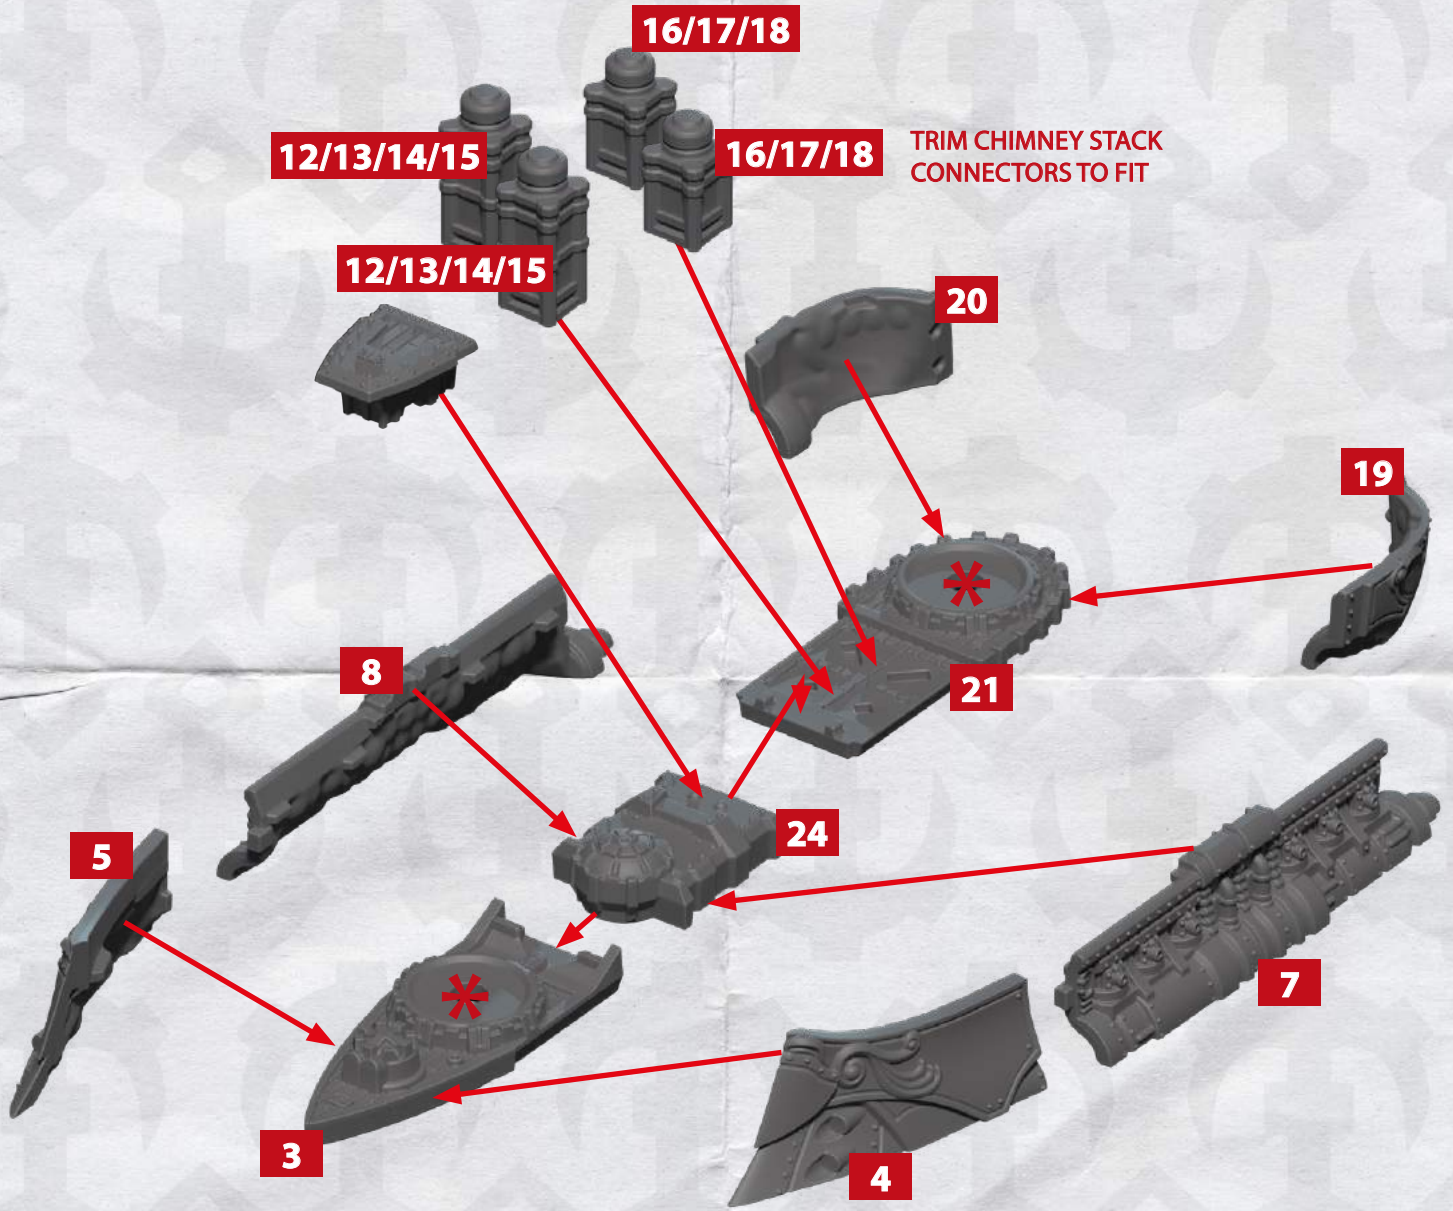

VICTORY BATTLEFLEET - ASSEMBLY INSTRUCTIONS

THESE PARTS CAN BE FOUND ON THE CROWN FRONTLINE SQUADRONS SPRUES

HEAVY GUN	HEAVY TORPEDO TURRET	HEAVY ROCKET BATTERY
		

LANCELOT CLASS HEAVY CRUISER

* ALL TURRETS ARE INTERCHANGEABLE