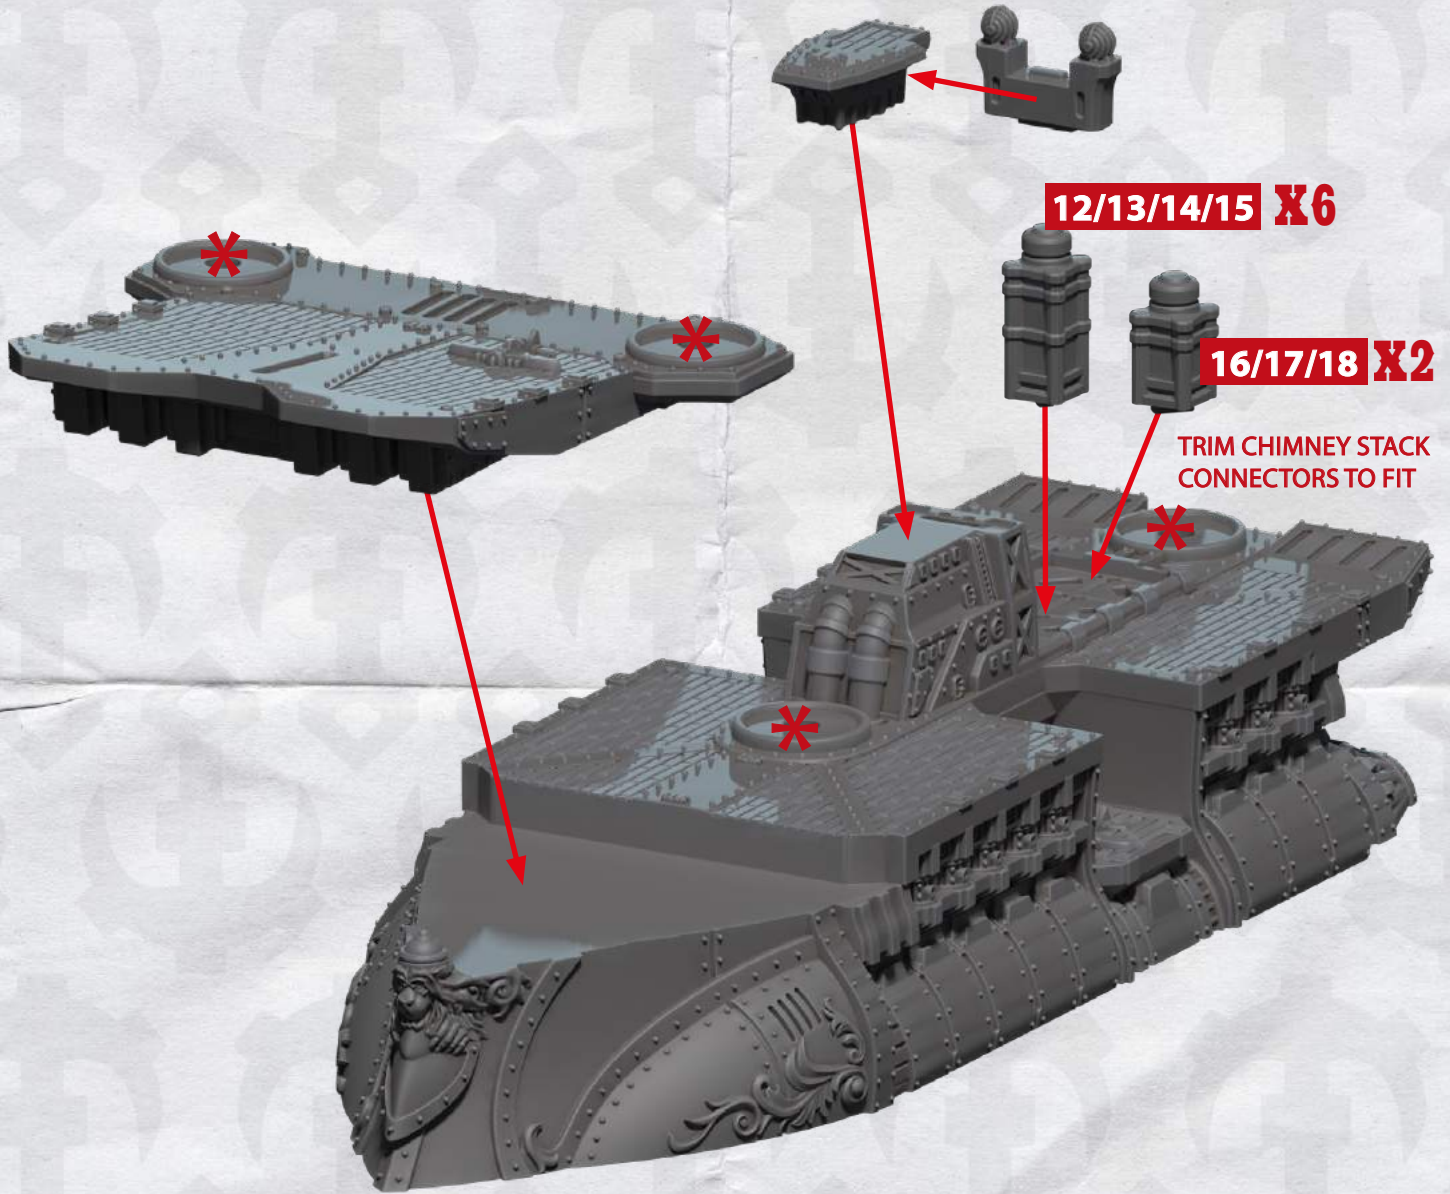

VICTORY BATTLEFLEET - ASSEMBLY INSTRUCTIONS

PLASTIC PARTS CAN BE FOUND ON THE CROWN FRONTLINE SQUADRONS SPRUES

12/13/14/15 X6

16/17/18 X2

TRIM CHIMNEY STACK CONNECTORS TO FIT

HEAVY GUN

HEAVY TORPEDO TURRET

HEAVY ROCKET BATTERY

VICTORY CLASS HEAVY CARRIER

* ALL TURRETS ARE INTERCHANGEABLE

VICTORY BATTLEFLEET - ASSEMBLY INSTRUCTIONS

THESE PARTS CAN BE FOUND ON THE CROWN SUPPORT SQUADRONS SPRUES

TRIM CHIMNEY STACK CONNECTORS TO FIT

AGINCOURT CRUISER - A
ATHELSTAN/HOTSPUR CRUISER - B

AGINCOURT, ATHELSTAN OR HOTSPUR CRUISER

VICTORY BATTLEFLEET - ASSEMBLY INSTRUCTIONS

THESE PARTS CAN BE FOUND ON THE CROWN SUPPORT SQUADRONS SPRUES

AGINCOURT CLASS BOMBARDMENT CRUISER