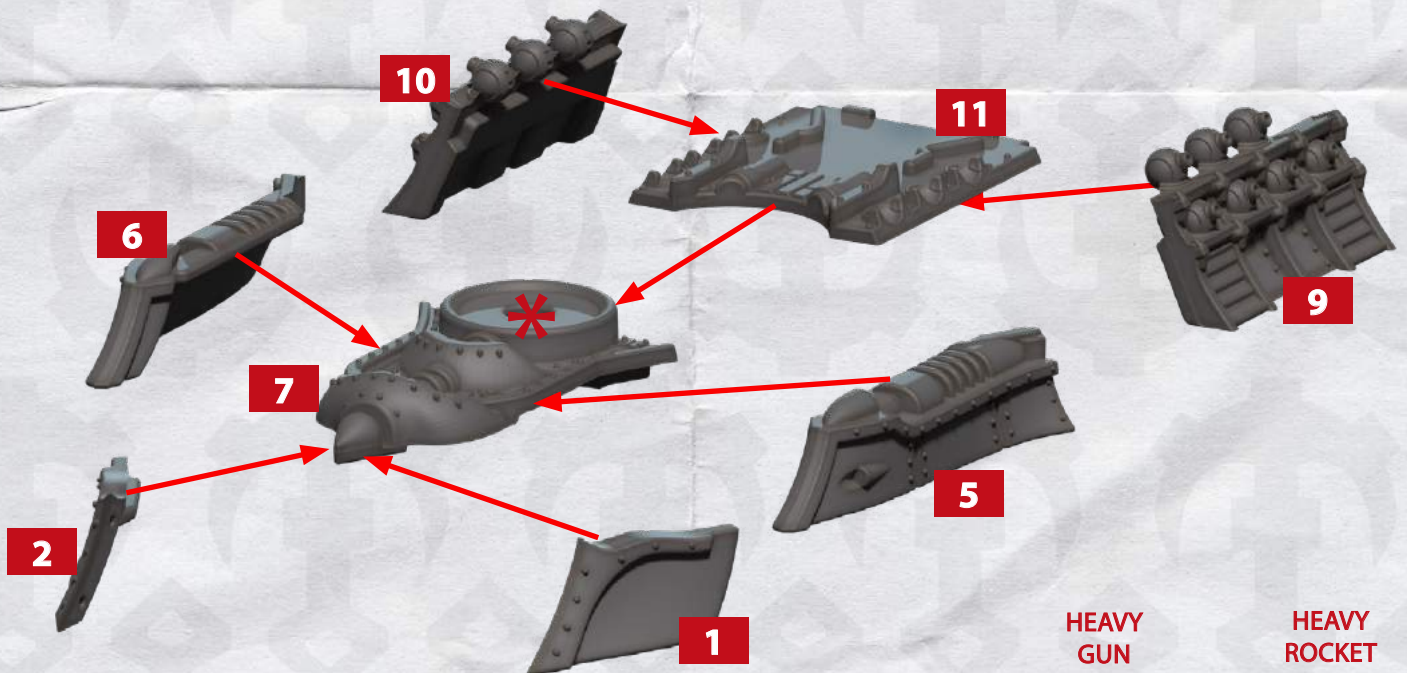

**HEAVY
GUN
BATTERY**

38-41

**HEAVY
ROCKET
BATTERY**

42-44

* ALL TURRETS ARE INTERCHANGEABLE

EMPIRE JAPANESE FRONTLINE SQUADRONS - ASSEMBLY INSTRUCTIONS

OKINAWA

YAMAGUCHI

HOKKAIDO

HOKKAIDO, OKINAWA OR YAMAGUCHI CLASS CRUISER

**HEAVY
GUN
BATTERY**

38-41

**HEAVY
ROCKET
BATTERY**

42-44

* ALL TURRETS ARE INTERCHANGEABLE

EMPIRE JAPANESE FRONTLINE SQUADRONS - ASSEMBLY INSTRUCTIONS