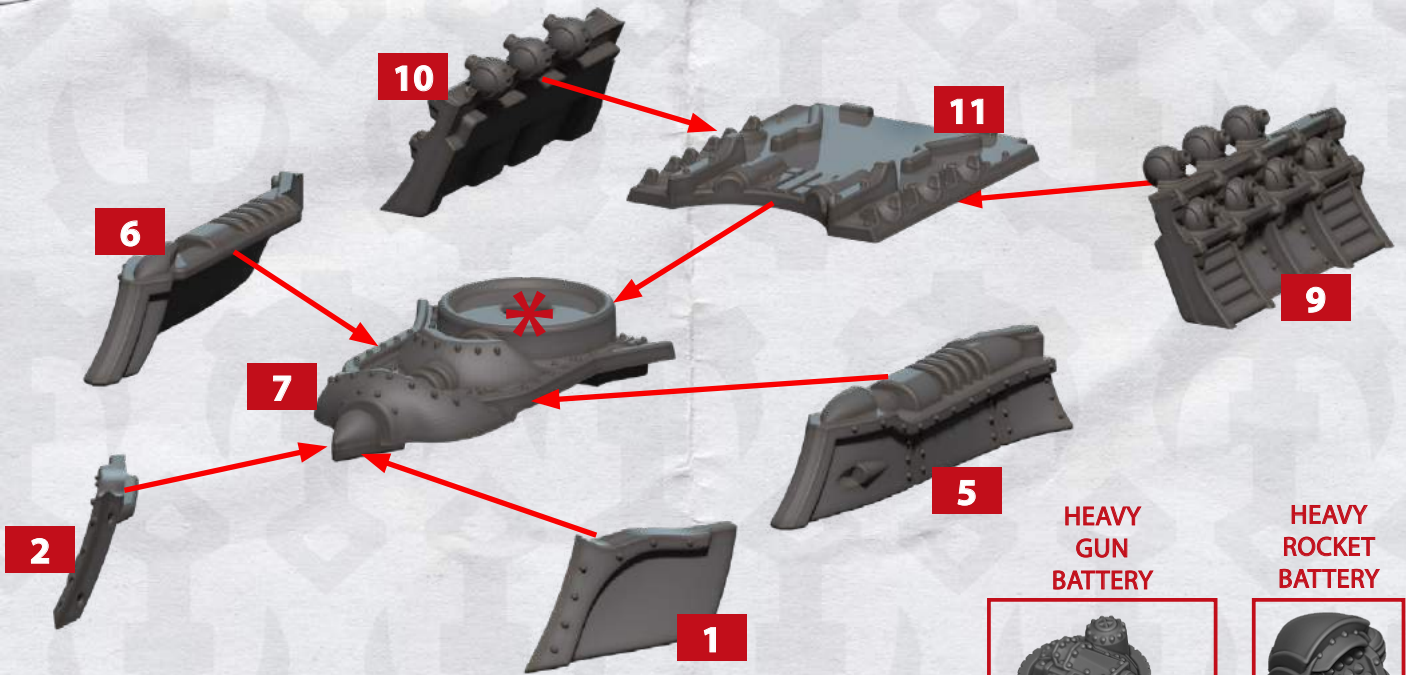

EMPIRE JAPANESE FRONTLINE SQUADRONS - ASSEMBLY INSTRUCTIONS

BRIDGE ASSEMBLY FOR ALL CRUISERS/MONITORS

EMPIRE JAPANESE FRONTLINE SQUADRONS - ASSEMBLY INSTRUCTIONS

MIYAGI

ISHIKAWA

HONSHU

HONSHU, ISHIKAWA OR MIYAGI CLASS CRUISER

**HEAVY
GUN
BATTERY**

38-41

**HEAVY
ROCKET
BATTERY**

42-44

* ALL TURRETS ARE INTERCHANGEABLE

EMPIRE JAPANESE FRONTLINE SQUADRONS - ASSEMBLY INSTRUCTIONS

OKINAWA

YAMAGUCHI