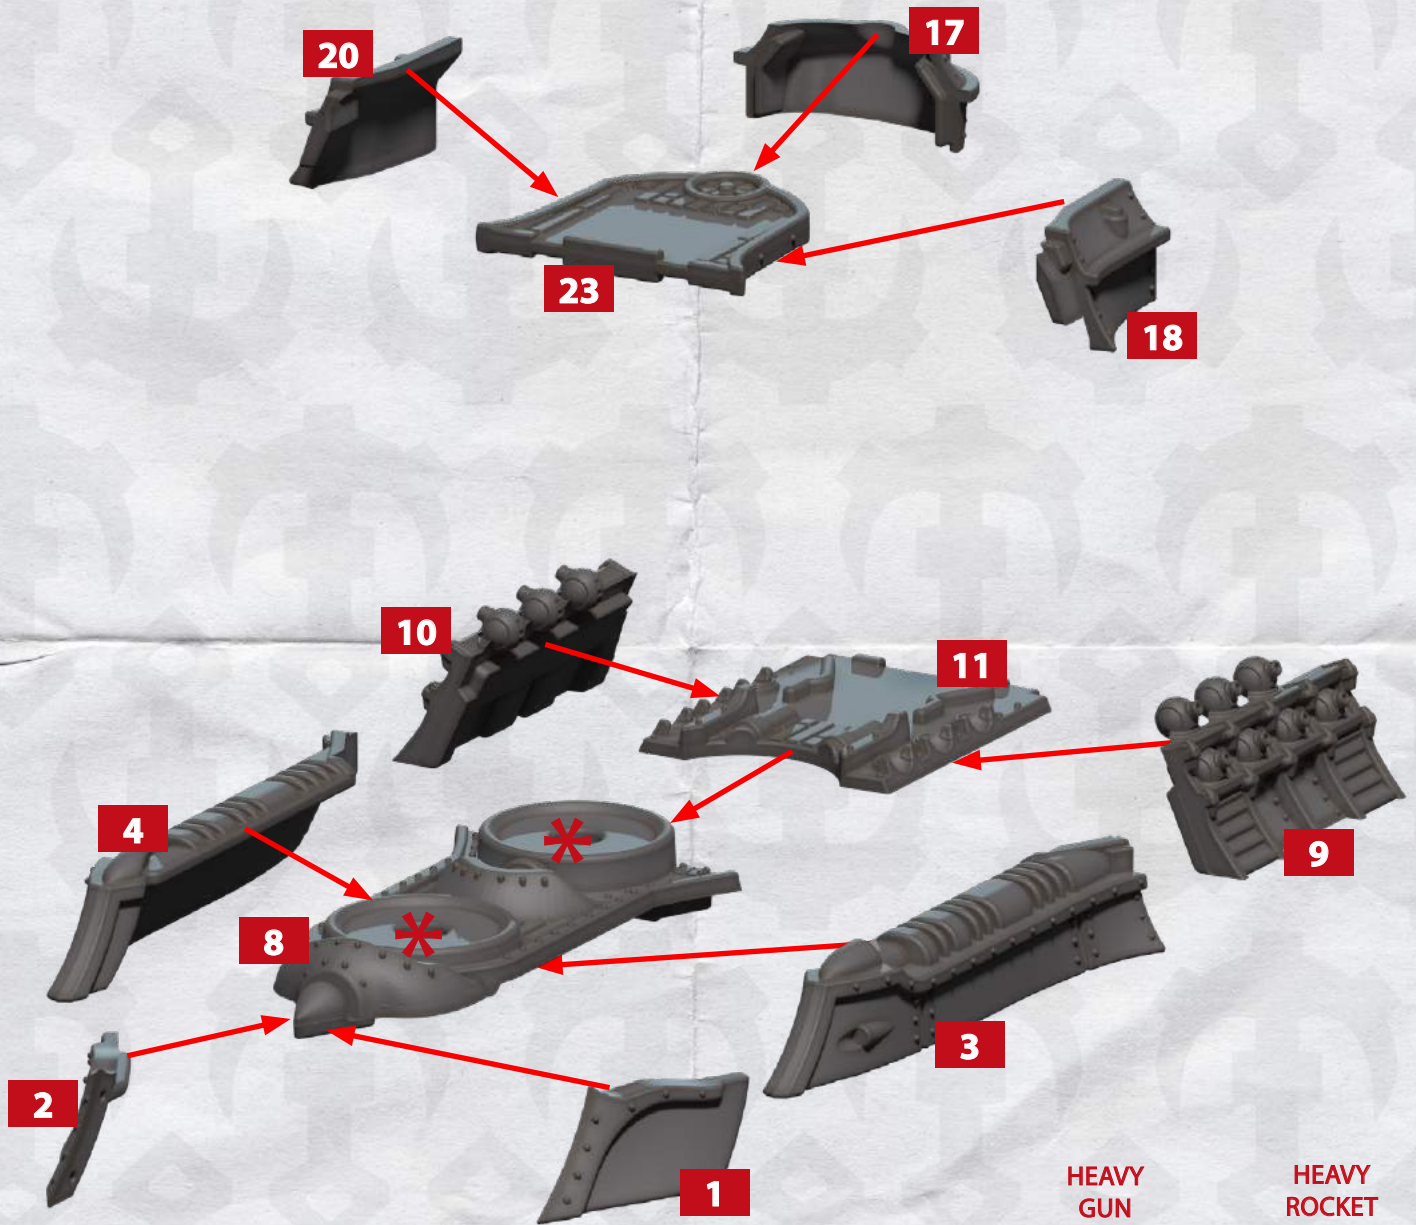

HEAVY
GUN
BATTERY

HEAVY
ROCKET
BATTERY

38-41

42-44

KANAGAWA CLASS MONITOR

* ALL TURRETS ARE INTERCHANGEABLE

EMPIRE JAPANESE FRONTLINE SQUADRONS - ASSEMBLY INSTRUCTIONS

HEAVY
GUN
BATTERY