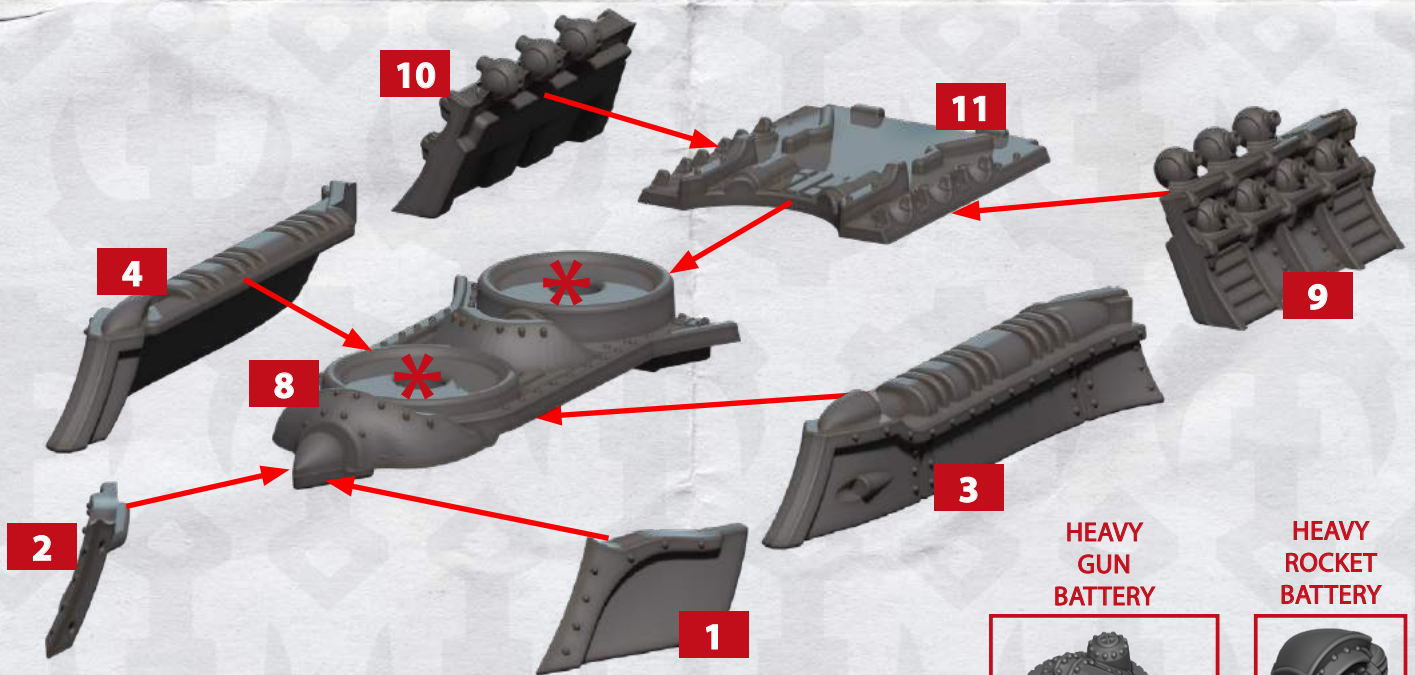

**HEAVY
GUN
BATTERY**

38-41

**HEAVY
ROCKET
BATTERY**

42-44

* ALL TURRETS ARE INTERCHANGEABLE

EMPIRE JAPANESE FRONTLINE SQUADRONS - ASSEMBLY INSTRUCTIONS

OKINAWA

YAMAGUCHI

HOKKAIDO

HOKKAIDO, OKINAWA OR YAMAGUCHI CLASS CRUISER

**HEAVY
GUN
BATTERY**

38-41

**HEAVY
ROCKET
BATTERY**

42-44

* ALL TURRETS ARE INTERCHANGEABLE

EMPIRE JAPANESE FRONTLINE SQUADRONS - ASSEMBLY INSTRUCTIONS