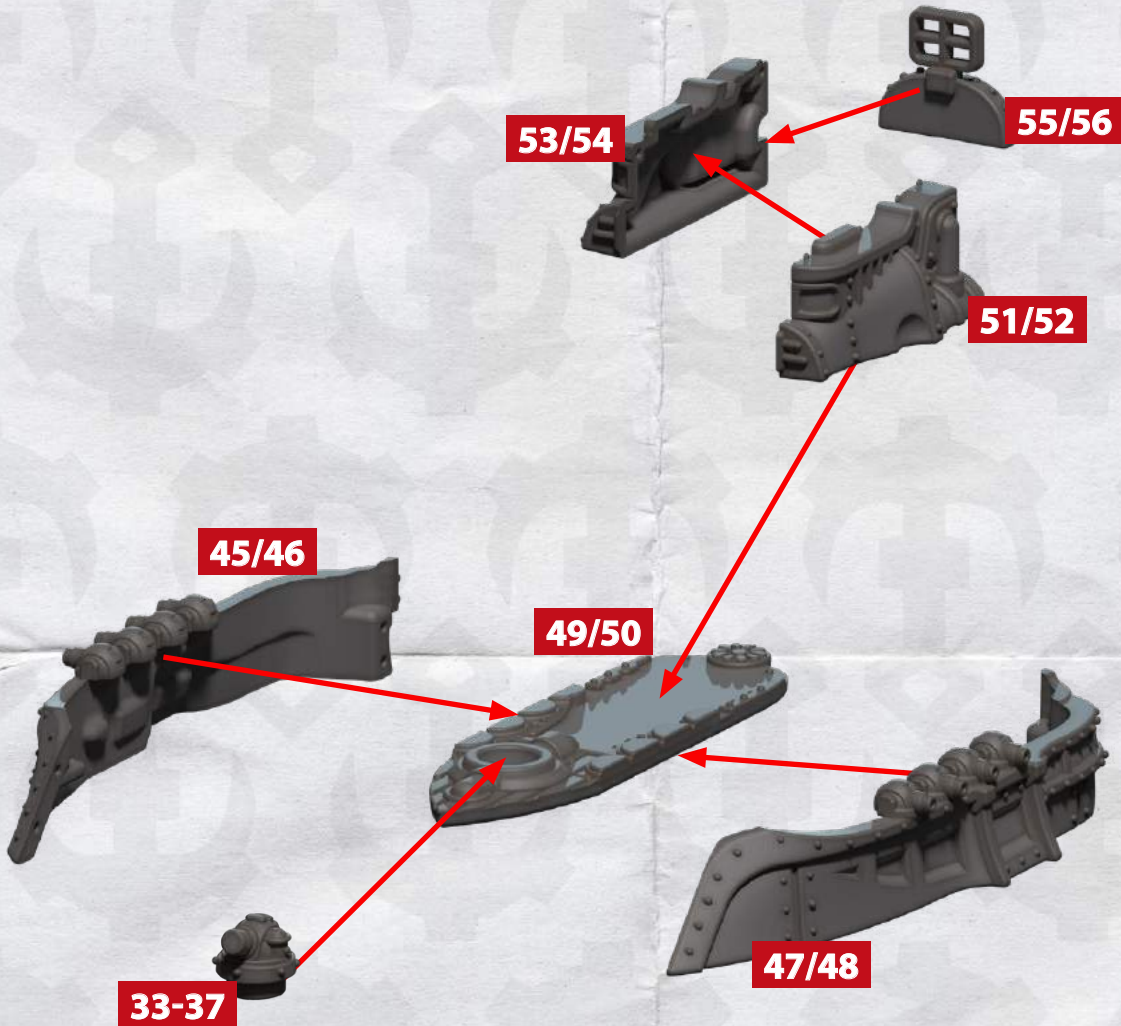

KYOTO CLASS FRIGATE

WARCRADLE
STUDIOS

RINSE SPRUES IN WARM SOAPY WATER TO REMOVE ANY
MOULD RELEASE BEFORE ASSEMBLY.

WARCRADLE STUDIOS IS A TRADING NAME OF WAYLAND GAMES LIMITED. DYSTOPIAN WARS IS A TRADEMARK OF WAYLAND GAMES LIMITED.
ILLUSTRATIONS AND DESIGNS ARE COPYRIGHT © 2022 WAYLAND GAMES LIMITED.